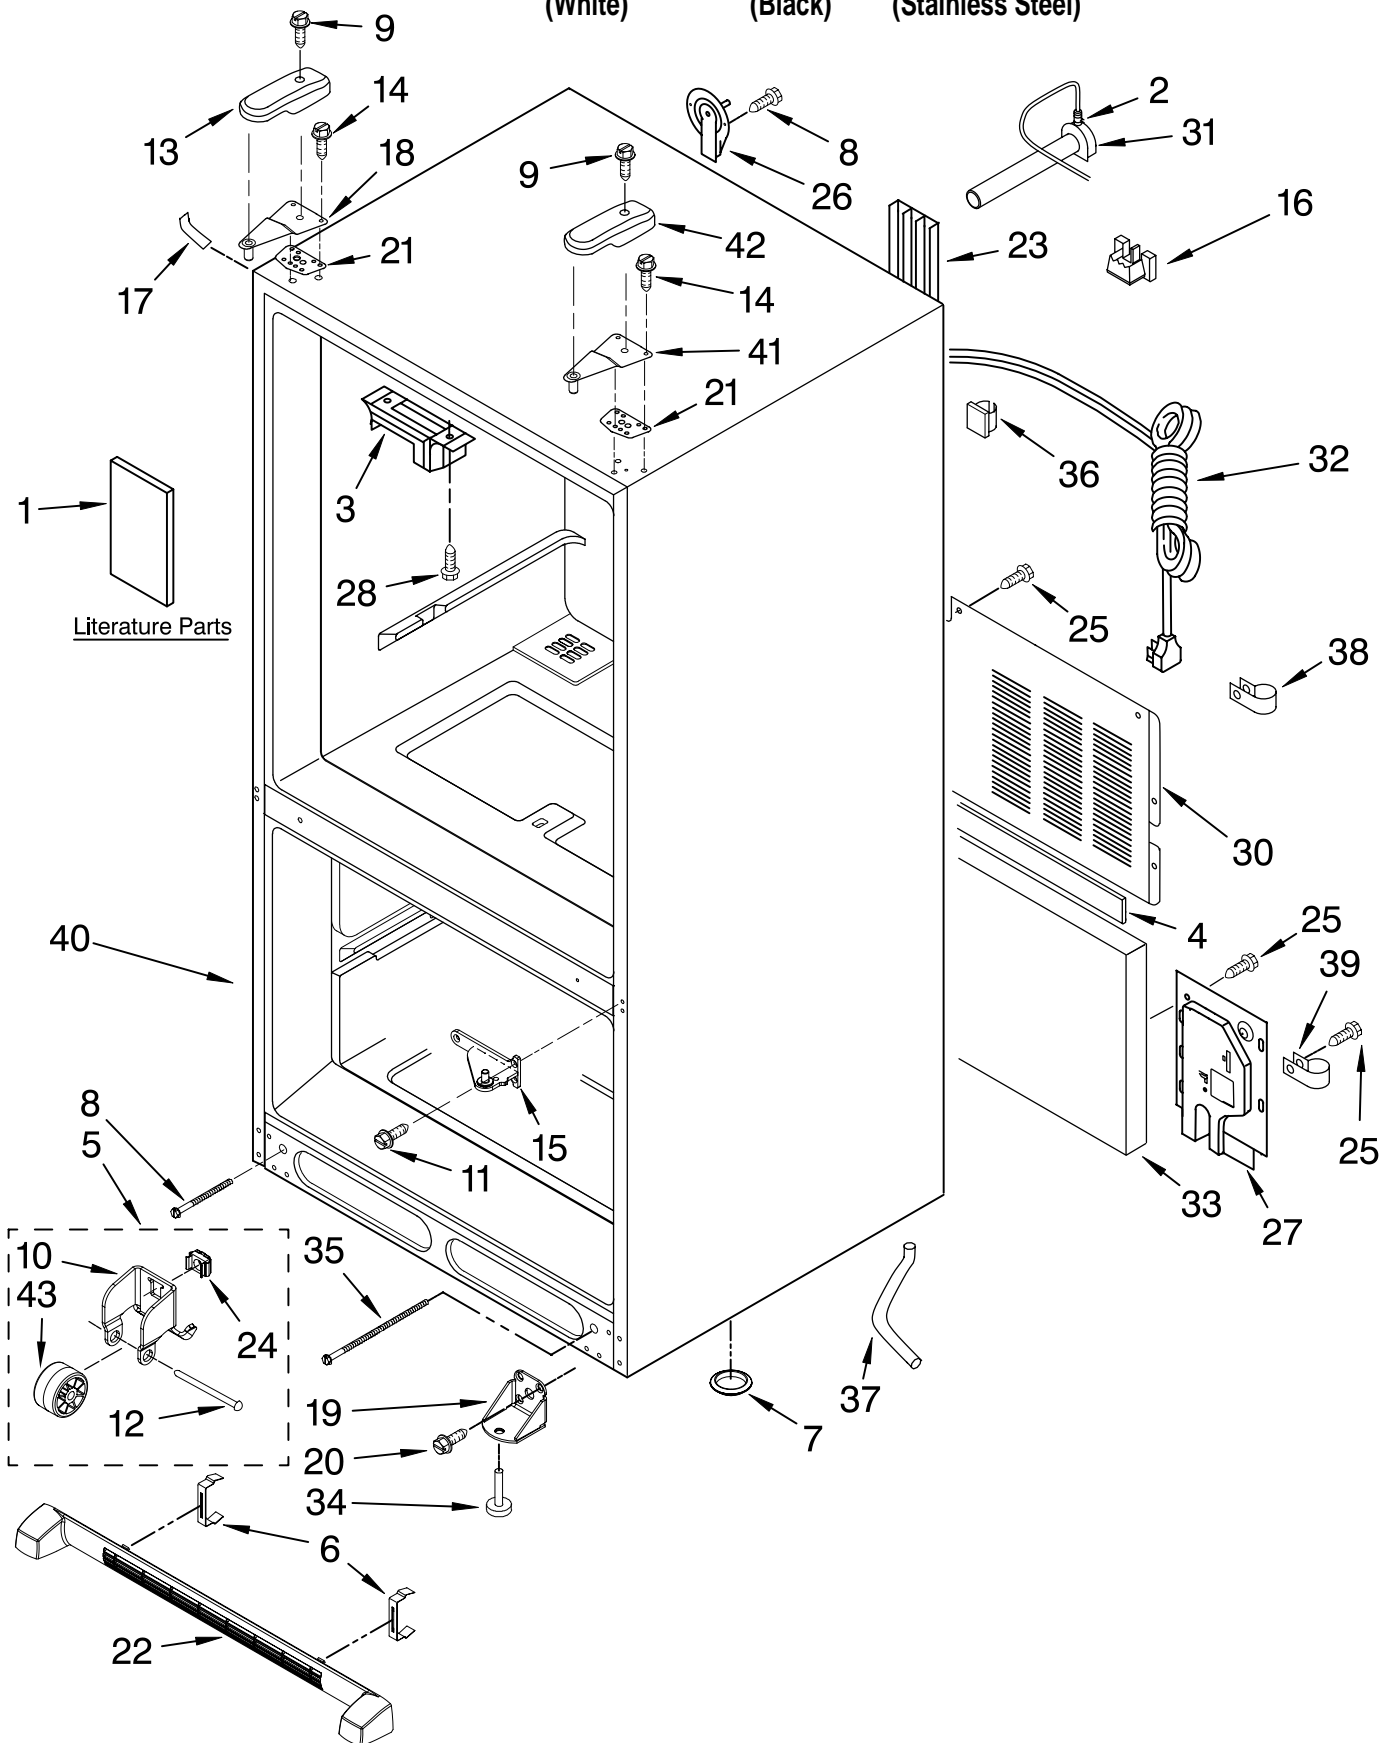

For Models: KBFS25ETWH00, KBFS25ETBL00, KBFS25ETSS00

(White)

(Black)

(Stainless Steel)

Literature Parts

FOR ORDERING INFORMATION REFER TO PARTS PRICE LIST

CABINET PARTS

For Models: KBFS25ETWH00, KBFS25ETBL00, KBFS25ETSS00
(White) (Black) (Stainless Steel)

Illus. No.	Part No.	DESCRIPTION	Illus. No.	Part No.	DESCRIPTION	Illus. No.	Part No.	DESCRIPTION
1		Literature Parts	15		Hinge, Center (2)	26	67003331	Cover, Water Line
	67006616	Tech Sheet		67006379	White (RT)	27	67004098	Cover, Water Valve
	W10136989	Owners Manual		67006277	White (LT)	28	67006626	Screw
	W10138143	Tag, Energy		67006443	Black (RT)	30	12575101ED	Cover, Unit
2	M0114003	Clip		67006442	Black (LT)	31	W10137519	Fill Tube Asm
3	67003405	Plate, Pivot	16	67004092	Block, Filter	32	W10137695	Power Cord
4	B5759649	Gasket	17		Cover, Corner	33	67003796	Insulation, Sound
5	67006118	Roller Assembly		67003484	White	34	67003868	Foot Brake
6	12627302	Clip, Grille		67003485	Black	35	67006612	Bolt, Adjusting (Rear)
7	A3076901	Plug, Bottom	18	12566605ED	Hinge, Top Left	36	M0104106	Clip, Tube
8	67006611	Bolt, Adjustable	19	67007174	Bracket, Foot	37	67001066	Tube, Drain
9	67006521	Screw	20	67006564	Screw	38	67001067	Clip, Drain Tube
10	12456801	Bracket, Roller	21	12579702	Shim, Hinge	39	M0104102	Clamp, Cord
11	67006380	Screw	22		Grille Assembly (Includes Clips)	40		Cabinet (Not a Serviceable Part)
12	M1205302	Pin, Roller		67006377	White	41	12566604ED	Hinge, Top Right
13		Cover, Left Hinge		67006375	Black	42		Cover, Right Hinge
	12684201W	White	23	67004102	Track, Water Line		12684202W	White
	12684201B	Black	24	M0286708	Nut, Speed		12684202B	Black
14	67006303	Screw	25	67006425	Screw	43	67005127	Roller

FOR ORDERING INFORMATION REFER TO PARTS PRICE LIST